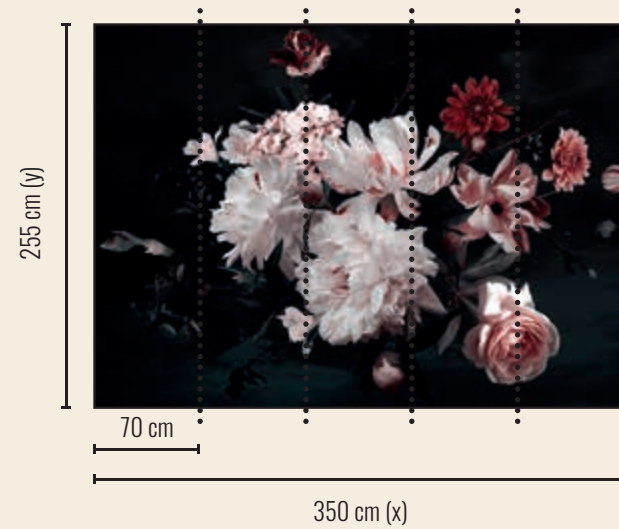

2. Select size: Each mural has a standard format of 350 x 255 cm. In addition, there is the possibility to scale the motif to the exact dimensions of your wall. When ordering, simply specify the dimensions behind the material-motif code.

Romantic Flowers 1

DD118510 Standard 350 x 255 cm

DD118511 Individual ___ x ___ cm

Romantic Flowers 2

DD118512 Standard 350 x 255 cm

DD118513 Individual ___ x ___ cm

Blossom Variety 1

DD118514 Standard 350 x 255 cm

DD118515 Individual ___ x ___ cm

Blossom Variety 2

DD118516 Standard 350 x 255 cm

DD118517 Individual ___ x ___ cm

Blunch of Flowers 1

DD118518 Standard 350 x 255 cm

DD118519 Individual ___ x ___ cm

Blunch of Flowers 2

DD118520 Standard 350 x 255 cm

DD118521 Individual ___ x ___ cm

Botanical

| Roses | |
|----------|-------------------------|
| DD118522 | Standard 350 x 255 cm |
| DD118523 | Individual ___ x ___ cm |

Flower Wall