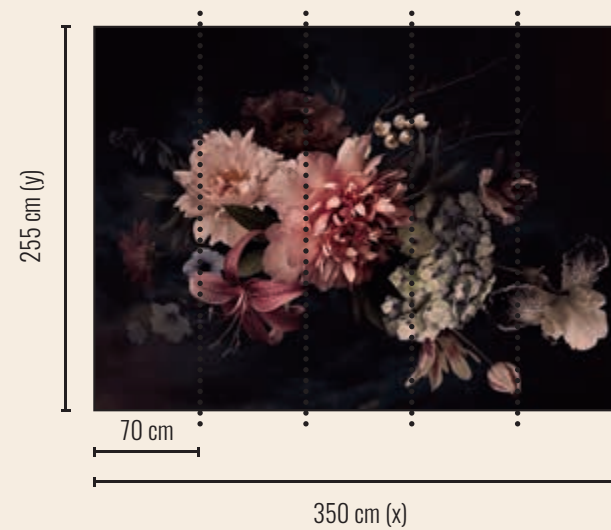

2. Select size: Each mural has a standard format of 350 x 255 cm. In addition, there is the possibility to scale the motif to the exact dimensions of your wall. When ordering, simply specify the dimensions behind the material-motif code.

Romantic Flowers 1

DD118510 Standard 350 x 255 cm

DD118511 Individual ___ x ___ cm

Romantic Flowers 2

DD118512 Standard 350 x 255 cm

DD118513 Individual ___ x ___ cm

Blossom Variety 1

DD118514 Standard 350 x 255 cm

DD118515 Individual ___ x ___ cm

Blossom Variety 2

DD118516 Standard 350 x 255 cm

DD118517 Individual ___ x ___ cm

Blunch of Flowers 1

DD118518 Standard 350 x 255 cm

DD118519 Individual ___ x ___ cm

Blunch of Flowers 2

DD118520 Standard 350 x 255 cm

DD118521 Individual ___ x ___ cm

Botanical

| Roses | |
|----------|-------------------------|
| DD118522 | Standard 350 x 255 cm |
| DD118523 | Individual ___ x ___ cm |

Flower Wall