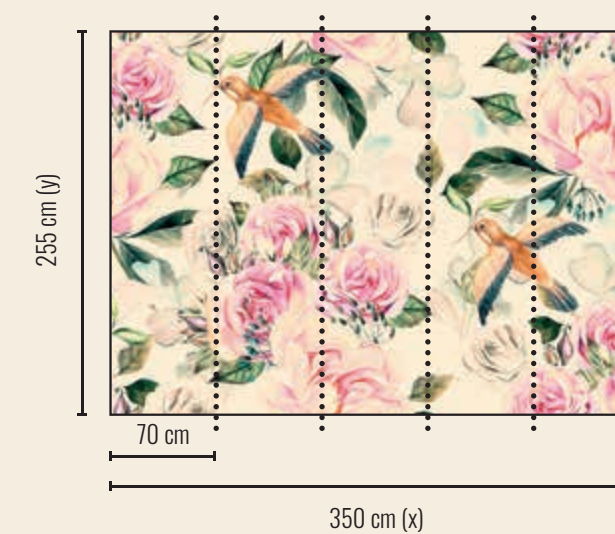

2. Select size: Each mural has a standard format of 350 x 255 cm. In addition, there is the possibility to scale the motif to the exact dimensions of your wall. When ordering, simply specify the dimensions behind the material-motif code.

DD118534 Standard 350 x 255 cm

DD118535 Individual ____ x ____ cm

Flower Bouquets 2

DD118536 Standard 350 x 255 cm

DD118537 Individual ____ x ____ cm

Little Birds

DD118538 Standard 350 x 255 cm

DD118539 Individual ___ x ___ cm

Botanical

Paradise 1

DD118540 Standard 350 x 255 cm

DD118541 Individual ___ x ___ cm

Paradise 2

DD118542 Standard 350 x 255 cm

DD118543 Individual ___ x ___ cm

Leaves Wall 1

DD118544 Standard 350 x 255 cm

DD118545 Individual ___ x ___ cm

Leaves Wall 2

DD118546 Standard 350 x 255 cm

DD118547 Individual ___ x ___ cm

Botanical

Leaves Variety 1

DD118548 Standard 350 x 255 cm