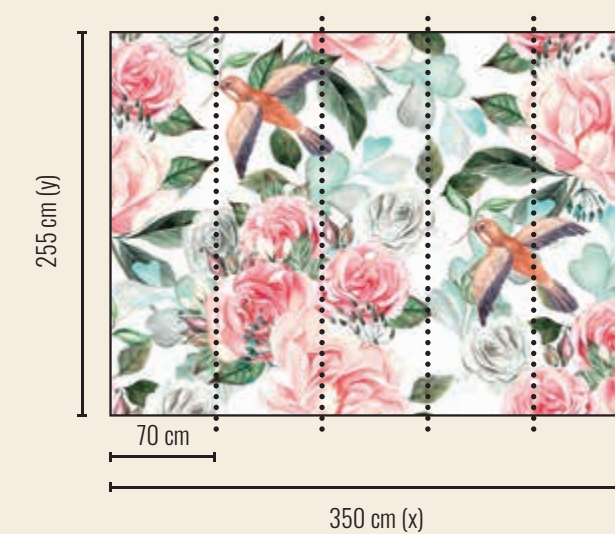

Paradise 1

DD118540 Standard 350 x 255 cm

DD118541 Individual ___ x ___ cm