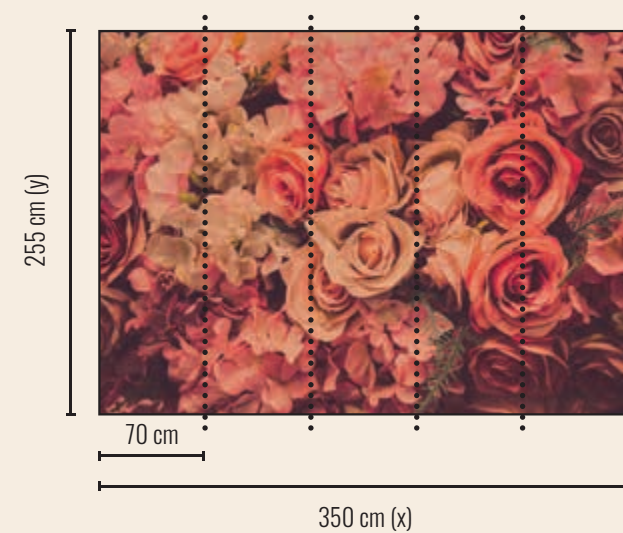

2. Select size: Each mural has a standard format of 350 x 255 cm. In addition, there is the possibility to scale the motif to the exact dimensions of your wall. When ordering, simply specify the dimensions behind the material-motif code.

DD118515 Individual ___ x ___ cm

Blossom Variety 2

DD118516 Standard 350 x 255 cm

DD118517 Individual ___ x ___ cm

Blunch of Flowers 1

DD118518 Standard 350 x 255 cm

DD118519 Individual ___ x ___ cm

Blunch of Flowers 2

DD118520 Standard 350 x 255 cm

DD118521 Individual ___ x ___ cm

Botanical

| Roses | |
|----------|-------------------------|
| DD118522 | Standard 350 x 255 cm |
| DD118523 | Individual ___ x ___ cm |

Flower Wall

DD118524 Standard 350 x 255 cm

DD118525 Individual ___ x ___ cm

Botanical

Mural 1

DD118526 Standard 350 x 255 cm

DD118527 Individual ___ x ___ cm

Mural 2

DD118528 Standard 350 x 255 cm